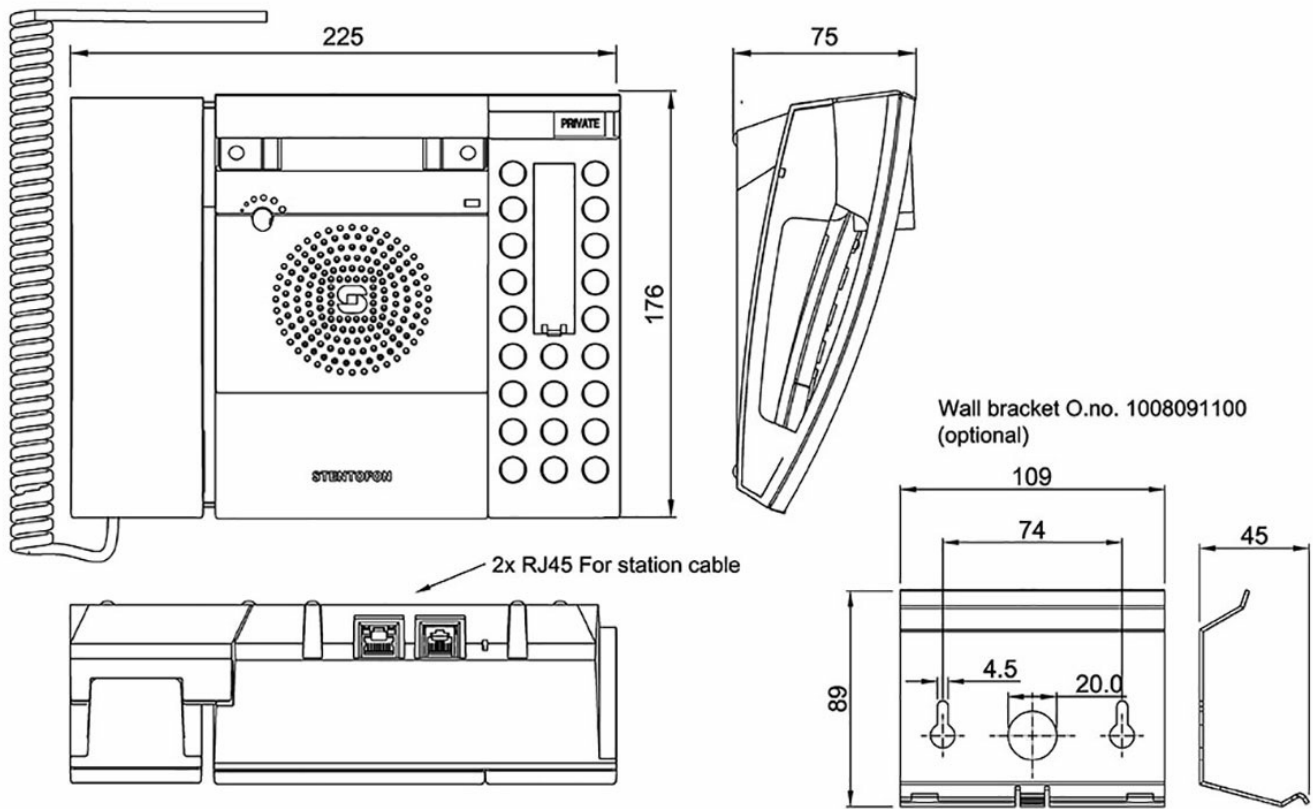

ACCESSORIES

3007600034

KB171

1008091100

WALL BRACKET FOR DESKTOP