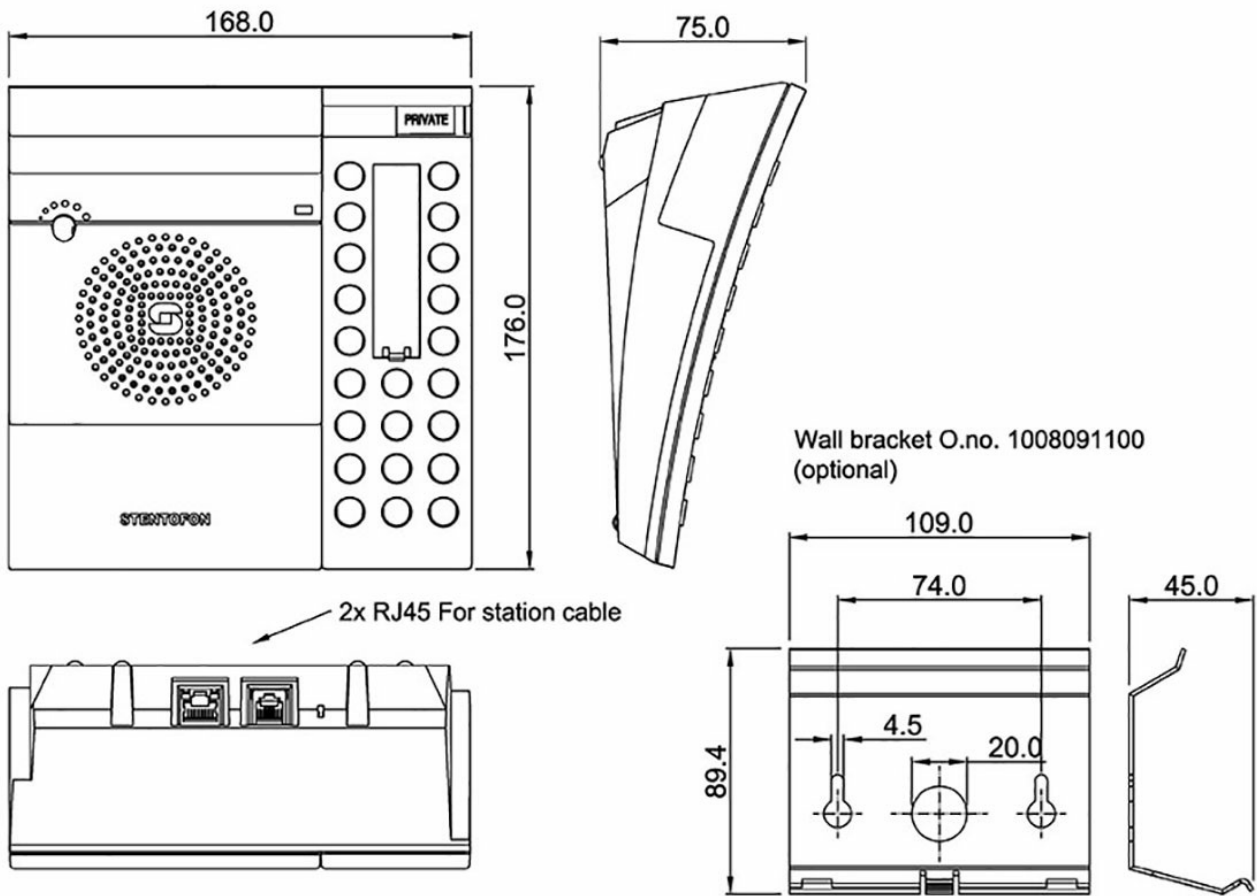

ACCESSORIES

3007600034

KB171

1008091100

WALL BRACKET FOR DESKTOP